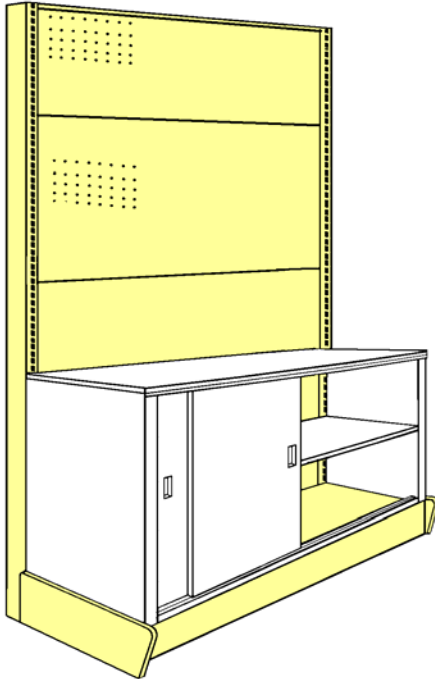

**PRODUCT INDEX**

<i>Broom display</i>	J-06, 07
<i>Caster for 4-way merchandiser</i>	J-05
<i>Column cover</i>	J-01
<i>Four-way merchandiser</i>	J-05
<i>Front panel for broom display</i>	J-06
<i>Kickplate drawer</i>	J-07
<i>Promotional display tree</i>	J-06
<i>Protruding back</i>	J-01
<i>Reinforced base for 4-way merchandiser</i>	J-06
<i>Rotative hook display</i>	J-04
<i>Sam display base (for promotional basket)</i>	J-04
<i>Storage unit</i>	J-02, 03

## COLUMN COVER

*Available with perforated masonite or metal backing.*

*Price according to your specifications*

**STORAGE UNIT**

**STARTER**

*Masonite doors*

***Length x height x depth***

**Structure and inside shelf  
not included**

REP-18-3614	36" x 18" x 14"
REP-18-3616	36" x 18" x 16"
REP-18-3618	36" x 18" x 18"
REP-18-3620	36" x 18" x 20"
REP-18-3622	36" x 18" x 22"
REP-18-3624	36" x 18" x 24"

REP-24-3614	36" x 24" x 14"
REP-24-3616	36" x 24" x 16"
REP-24-3618	36" x 24" x 18"
REP-24-3620	36" x 24" x 20"
REP-24-3622	36" x 24" x 22"
REP-24-3624	36" x 24" x 24"

---

REP-18-4814	48" x 18" x 14"
REP-18-4816	48" x 18" x 16"
REP-18-4818	48" x 18" x 18"
REP-18-4820	48" x 18" x 20"
REP-18-4822	48" x 18" x 22"
REP-18-4824	48" x 18" x 24"

REP-24-4814	48" x 24" x 14"
REP-24-4816	48" x 24" x 16"
REP-24-4818	48" x 24" x 18"
REP-24-4820	48" x 24" x 20"
REP-24-4822	48" x 24" x 22"
REP-24-4824	48" x 24" x 24"