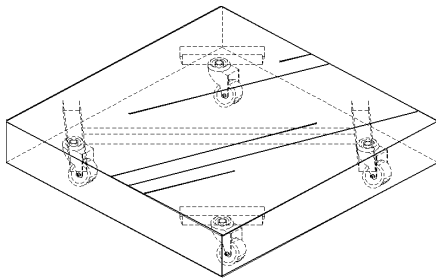

**Price on request**

**CASTER FOR 4-WAY MERCHANDISER**

033-00-0003 4" single, swivel type

**REINFORCED METAL BASE FOR 4-WAY MERCHANDISER**

- 033-04-3838 38" x 38"
- 033-04-4343 43" x 43"
- 033-04-4848 48" x 48"

Casters not included

**PROMO DISPLAY TREE**

- PAS-00-0036 84" high x base 36", with 6 shelves
- PAS-00-0048 84" high x base 48", with 6 shelves

Pricing for white melamine shelves

**BROOM DISPLAY**

**Brackets included**