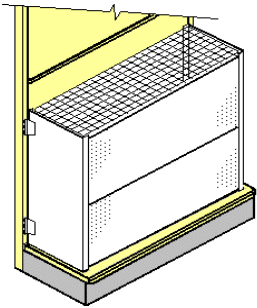

**SINGLE (1 GRID)**

- PBA-01-3612 12" x 36"
- PBA-01-3616 16" x 36"
- PBA-01-4812 12" x 48"
- PBA-01-4816 16" x 48"

**DOUBLE (2 GRIDS)**

- PBA-02-3612 12" x 36"
- PBA-02-3616 16" x 36"
- PBA-02-4812 12" x 48"
- PBA-02-4816 16" x 48"

**FRONT PANEL FOR BROOM DISPLAY**

*Perforated masonite backing*

- CFB-01-2936 29" x 36"
- CFB-01-2948 29" x 48"

Broom display and brackets not included

**BROOM DISPLAY**

*With perforated metal front panel*

PAB-03-3612 12" deep x 36" long x 29 5/16" high

PAB-03-4812 12" deep x 48" long x 29 5/16" high

**MOBILE BROOM DISPLAY**

*With perforated metal panel on 4 sides, and with melamine base on 4 casters.*

PAB-04-5938 38" x 58" x 35 1/2" high