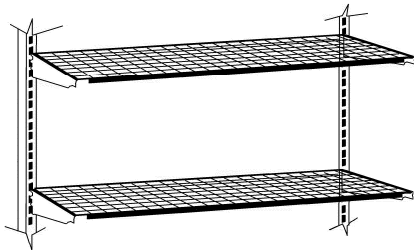

Casters not included

**PROMO DISPLAY TREE**

- PAS-00-0036 84" high x base 36", with 6 shelves
- PAS-00-0048 84" high x base 48", with 6 shelves

Pricing for white melamine shelves

**BROOM DISPLAY**

**Brackets included**

**SINGLE (1 GRID)**

- PBA-01-3612 12" x 36"
- PBA-01-3616 16" x 36"
- PBA-01-4812 12" x 48"
- PBA-01-4816 16" x 48"

**DOUBLE (2 GRIDS)**

- PBA-02-3612 12" x 36"
- PBA-02-3616 16" x 36"
- PBA-02-4812 12" x 48"
- PBA-02-4816 16" x 48"