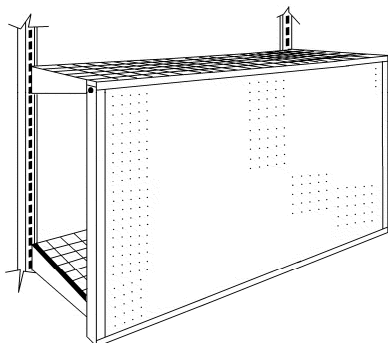

FRONT PANEL FOR BROOM DISPLAY

Perforated masonite backing

- CFB-01-2936 29" x 36"
- CFB-01-2948 29" x 48"

Broom display and brackets not included