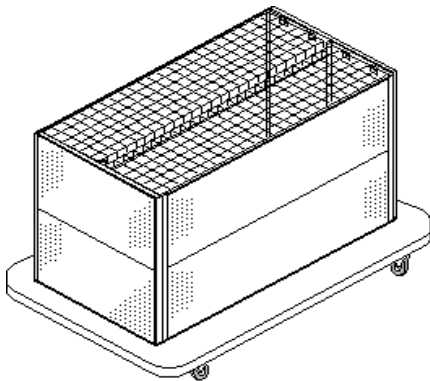

**SINGLE (1 GRID)**

- PBA-01-3612 12" x 36"
- PBA-01-3616 16" x 36"
- PBA-01-4812 12" x 48"
- PBA-01-4816 16" x 48"

**DOUBLE (2 GRIDS)**

- PBA-02-3612 12" x 36"
- PBA-02-3616 16" x 36"
- PBA-02-4812 12" x 48"
- PBA-02-4816 16" x 48"

**FRONT PANEL FOR BROOM DISPLAY**

*Perforated masonite backing*

- CFB-01-2936 29" x 36"
- CFB-01-2948 29" x 48"

Broom display and brackets not included

**BROOM DISPLAY**

*With perforated metal front panel*

PAB-03-3612 12" deep x 36" long x 29 5/16" high

PAB-03-4812 12" deep x 48" long x 29 5/16" high

**MOBILE BROOM DISPLAY**

*With perforated metal panel on 4 sides, and with melamine base on 4 casters.*

PAB-04-5938 38" x 58" x 35 1/2" high