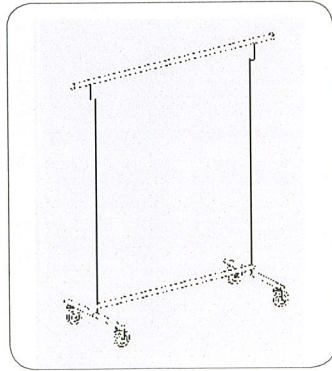


**#1100**

Collapsible garment rack in chrome finish. 48" hangrail of 1" diameter round tubing with 12" pullout rods. Adjustable 55", 60" and 65" high. Caster included.

**#1103**

"Z" rack. 60" chrome hangrail and upright of 1 1/4" diameter round tubing. Base of 1 1/2" square tubing in epoxy black finish. Rack is 69" high, 22" wide with four rubber caster included.

**#1104**

Heavy duty garment rack. 60" hangrail and upright of 1 1/4" diameter round tubing with two 12" pull out arms and 4" casters. 22" wide base, chrome finish.

**#1105**

Single hangrail rolling rack. 1" square tubing frame, 20" wide 60" long. Adjustable from 54" to 74" high with 12" pull out arms and 3" rubber caster. Chrome finish.

**#1105-R**

Single hangrail rolling rack. 60"H x 60"L with casters. Available in chrome finish only.

**#1115**

Extension for #1103 "Z" rack. 12" long of 1 1/4" diameter round tubing. Chrome finish.

**#1116**

Add-on hangrail for #1103 "Z" rack. 60" long of 1 1/4" diameter round tubing. Chrome finish.