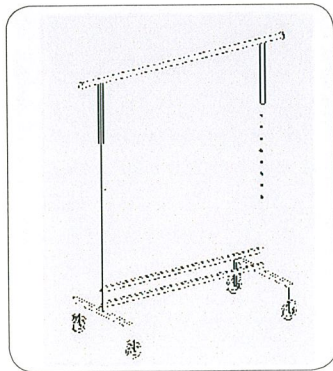


**#1100**

Collapsible garment rack in chrome finish. 48" hangrail of 1" diameter round tubing with 12" pullout rods. Adjustable 55", 60" and 65" high. Caster included.

**#1103**

"Z" rack. 60" chrome hangrail and upright of 1 1/4" diameter round tubing. Base of 1 1/2" square tubing in epoxy black finish. Rack is 69" high, 22" wide with four rubber caster included.

**#1104**

Heavy duty garment rack. 60" hangrail and upright of 1 1/4" diameter round tubing with two 12" pull out arms and 4" casters. 22" wide base, chrome finish.

**#1105**

Single hangrail rolling rack. 1" square tubing frame, 20" wide 60" long. Adjustable from 54" to 74" high with 12" pull out arms and 3" rubber caster. Chrome finish.

**#1105-R**

Single hangrail rolling rack. 60"H x 60"L with casters. Available in chrome finish only.

**#1115**

Extension for #1103 "Z" rack. 12" long of 1 1/4" diameter round tubing. Chrome finish.

**#1116**

Add-on hangrail for #1103 "Z" rack. 60" long of 1 1/4" diameter round tubing. Chrome finish.