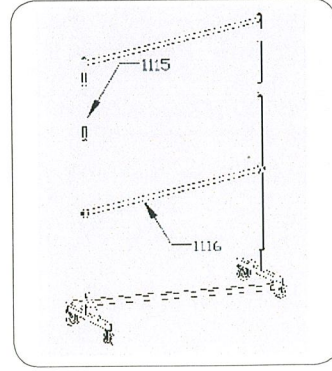


**#1100**

Collapsible garment rack in chrome finish. 48" hangrail of 1" diameter round tubing with 12" pullout rods. Adjustable 55", 60" and 65" high. Caster included.

**#1103**

"Z" rack. 60" chrome hangrail and upright of 1 1/4" diameter round tubing. Base of 1 1/2" square tubing in epoxy black finish. Rack is 69" high, 22" wide with four rubber caster included.

**#1104**

Heavy duty garment rack. 60" hangrail and upright of 1 1/4" diameter round tubing with two 12" pull out arms and 4" casters. 22" wide base, chrome finish.

**#1105**

Single hangrail rolling rack. 1" square tubing frame, 20" wide 60" long. Adjustable from 54" to 74" high with 12" pull out arms and 3" rubber caster. Chrome finish.

**#1105-R**

Single hangrail rolling rack. 60"H x 60"L with casters. Available in chrome finish only.

**#1115**

Extension for #1103 "Z" rack. 12" long of 1 1/4" diameter round tubing. Chrome finish.

**#1116**

Add-on hangrail for #1103 "Z" rack. 60" long of 1 1/4" diameter round tubing. Chrome finish.