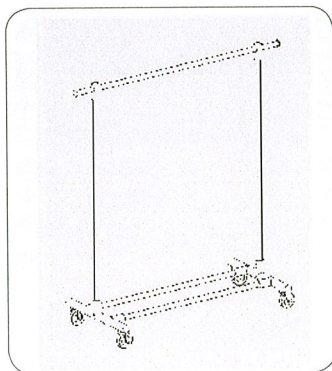


**#1100**

Collapsible garment rack in chrome finish. 48" hangrail of 1" diameter round tubing with 12" pullout rods. Adjustable 55", 60" and 65" high. Caster included.

**#1103**

"Z" rack. 60" chrome hangrail and upright of 1 1/4" diameter round tubing. Base of 1 1/2" square tubing in epoxy black finish. Rack is 69" high, 22" wide with four rubber caster included.

**#1104**

Heavy duty garment rack. 60" hangrail and upright of 1 1/4" diameter round tubing with two 12" pull out arms and 4" casters. 22" wide base, chrome finish.

**#1105**

Single hangrail rolling rack. 1" square tubing frame, 20" wide 60" long. Adjustable from 54" to 74" high with 12" pull out arms and 3" rubber caster. Chrome finish.

**#1105-R**

Single hangrail rolling rack. 60"H x 60"L with casters. Available in chrome finish only.

**#1115**

Extension for #1103 "Z" rack. 12" long of 1 1/4" diameter round tubing. Chrome finish.

**#1116**

Add-on hangrail for #1103 "Z" rack. 60" long of 1 1/4" diameter round tubing. Chrome finish.